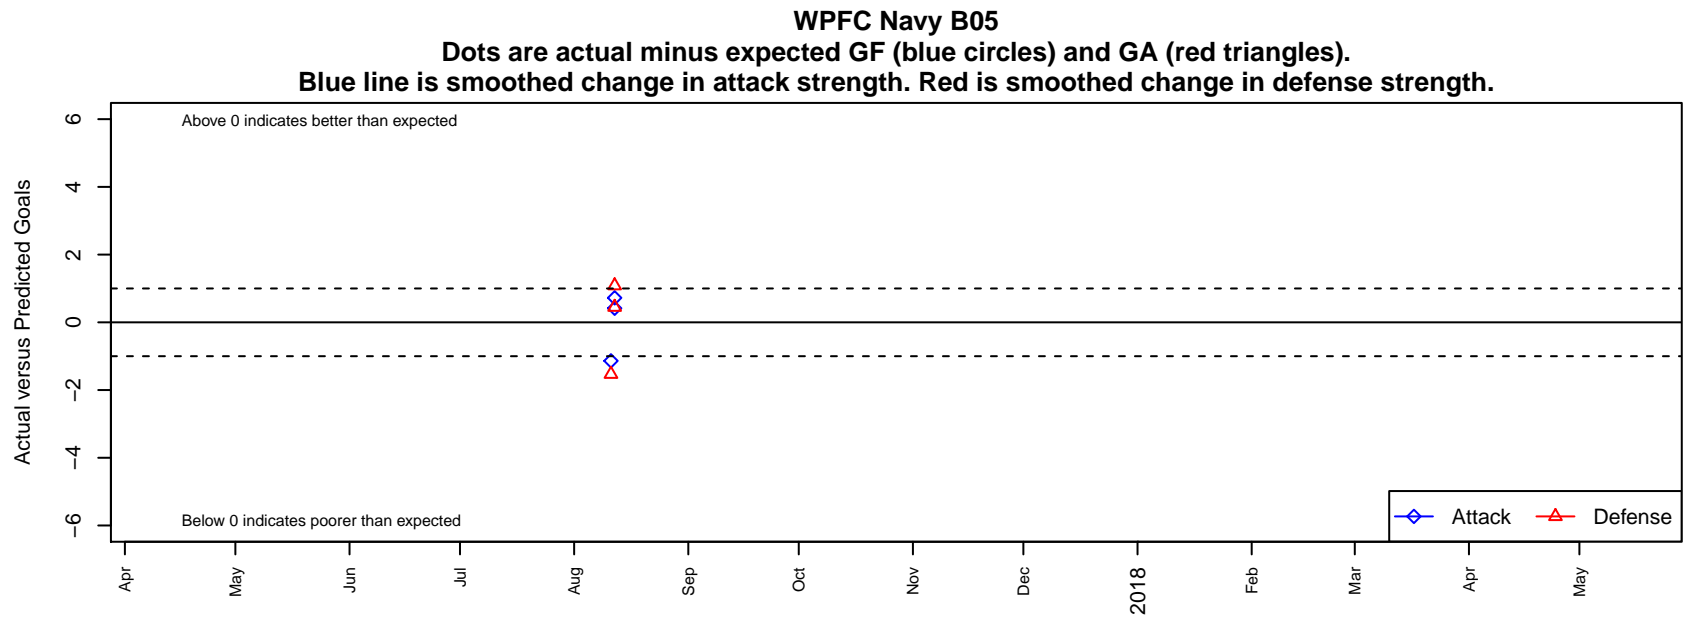

WPFC Navy B05

Washington Premier FC
Tacoma, WA
B05 total strength=528
attack=0.73 defense=0.21

alt names used:
WNFC B05 Navy

Venues played:
2017 Eastside FC Cup BU13 Silver

date	home		away		venue	pred.home	pred.away
2017-08-12	IFC Red B05	2	WPFC Navy B05	3	2017 Eastside FC Cup BU13 Silver	3.08	2.28
2017-08-12	WPFC Navy B05	1	Eastside FC Blue B05	8	2017 Eastside FC Cup BU13 Silver	0.59	8.45
2017-08-11	Eastside FC Grey B05	6	WPFC Navy B05	0	2017 Eastside FC Cup BU13 Silver	4.47	1.14